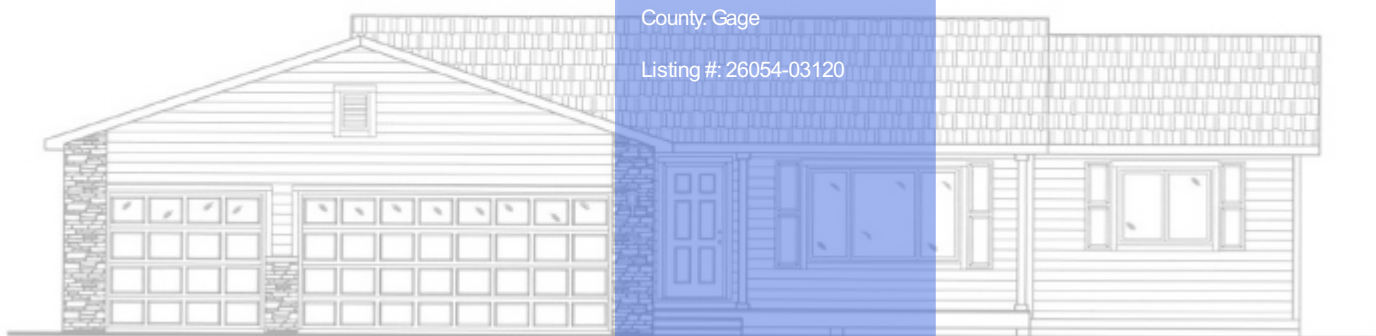

BEATRICE MODEL 6

Bedrooms: 3

900 SUN RIDGE DR  
BEATRICE, NE 68310

Bathrooms: 2.00

Home Size: 1,469 Square Feet

Lot Size: 0.1 Acre

County: Gage

Listing #: 26054-03120

FRONT ELEVATION

## KEY FEATURES

- 3 bedrooms
- 2 Bath + Rough-In
- Unfinished Lower Level
- 3 Stall Garage
- Corner Lot
- New Construction

New Development

**Amy Keetle**

amy@1fsr.com  
www.ucnebraska.com  
(402) 440-7779